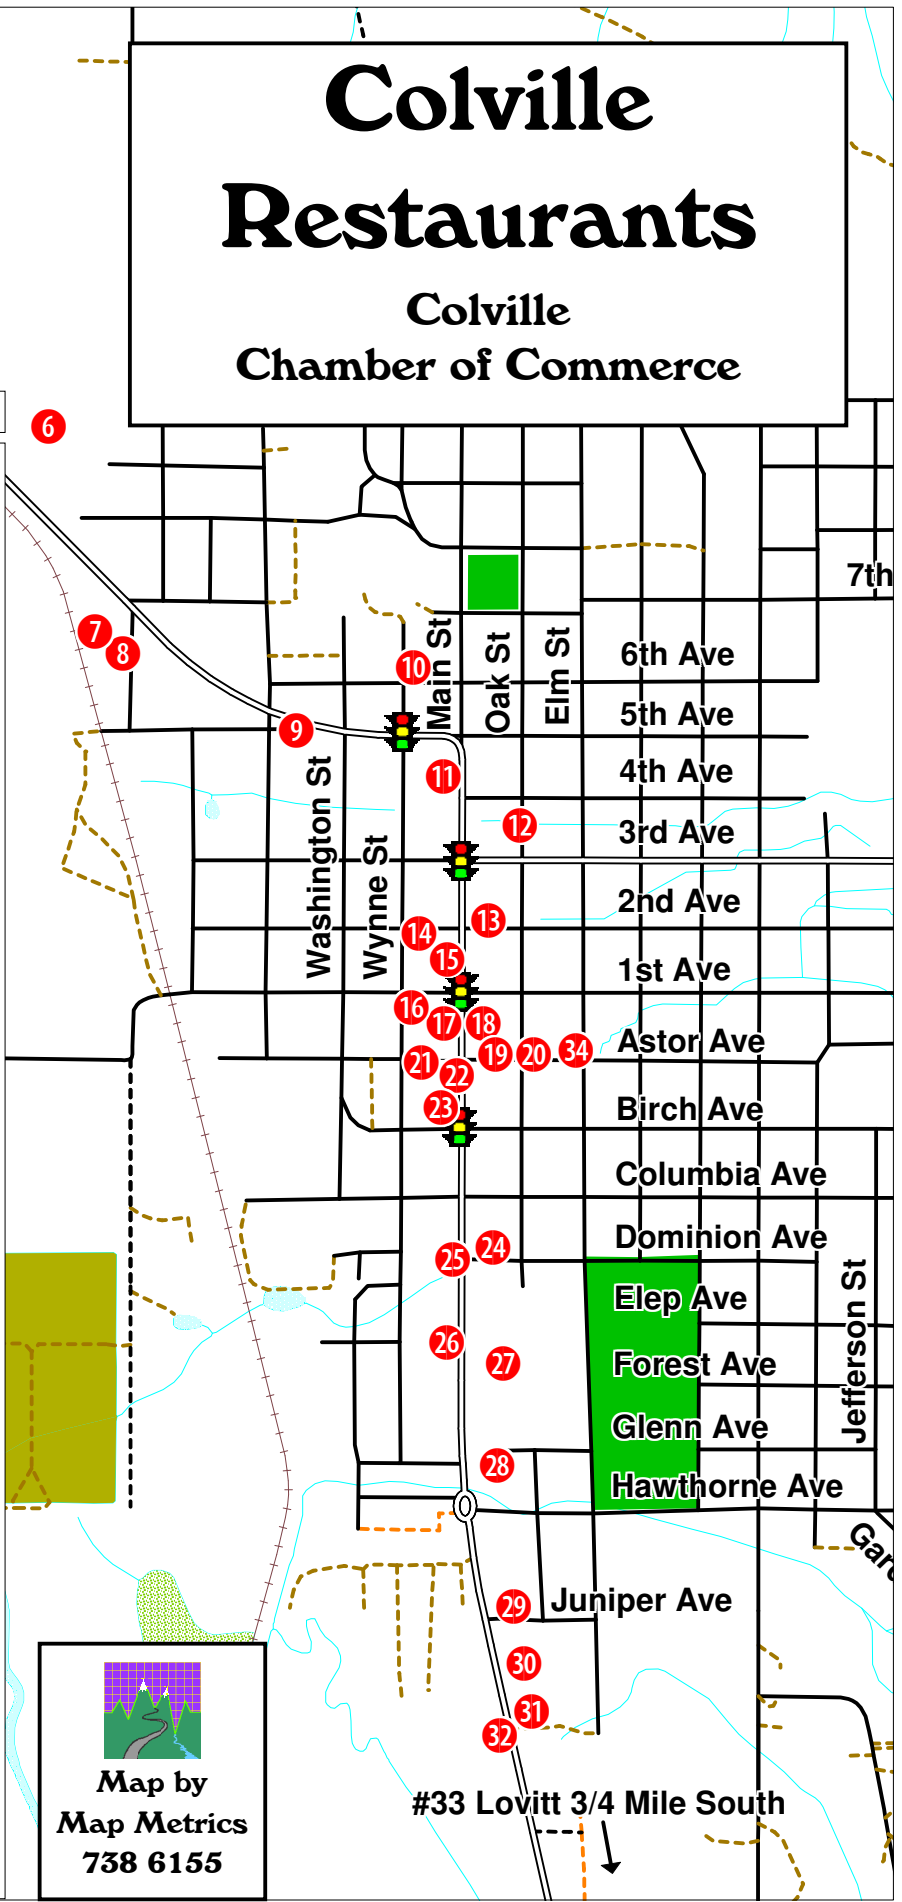

# Colville Restaurants

Colville  
Chamber of Commerce

ID	Name	Phone
1	KFC TACO BELL	684-2112
2	Subway	684-1585
3	Papa Murphy's	684-7662
4	SUPER-1 DELI	684-9788
5	ARBY'S RESTAURANT	684-3822
6	McDonalds (Wal*Mart)	684-1160
6a	WAL*MART DELI	684-3209
7	TONY'S PIZZA	684-1001
8	Ritze's (Espresso)	685-0751
9	RONNIE D'S DRIVE INN	684-2642
10	Eagles	684-4534
11	Safeway Deli	684-3782
12	SOUP TO NUTS	685-0552
13	Mahoney's	684-2440
14	Cafe Italiano	684-5957
15	Rancho Chico	684-4819
16	DEBZ DINER	685-2382
17	CAFE AL MUNDO	684-8092
18	MANDARIN GARDEN	684-6715
19	TALK N' COFFEE	684-2373
20	CHAMBER OF COMMERCE	684-5973
21	COFFEE & BOOKS	684-3512
22	BARMAN'S	684-9710
23	Acorn Saloon	684-3337
24	Jo'deez Java	685-0958
25	Red Bull Steak House	684-6651
26	Pizza Factory	684-5000
27	Westside Pizza	684-8254
28	Mr Sub	684-5887
29	PARK PLACE	684-0300
30	McDonalds	684-6667
31	Taco Time	684-8640
32	Jamin Java	684-8182
33	LOVITT	684-5444
34	COURTHOUSE CAFE	684-4404