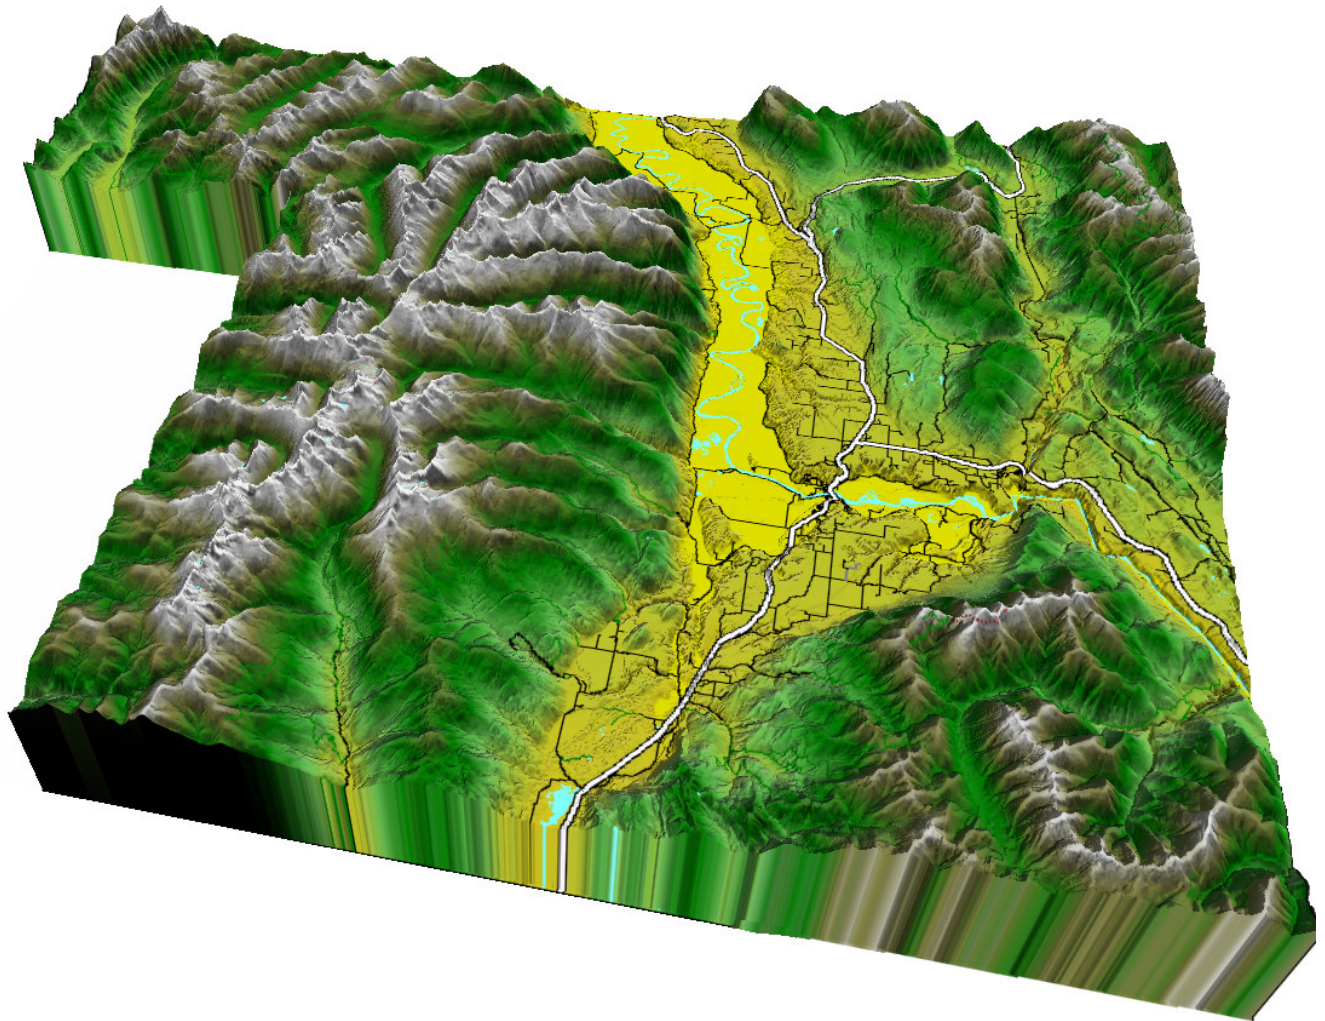

Map Metrics
Road Atlas of

Boundary County Idaho

Map Metrics
2109 Hwy 25 S.
Kettle Falls, WA 99141
509 738 6155
www.mapmet.com

May
2009