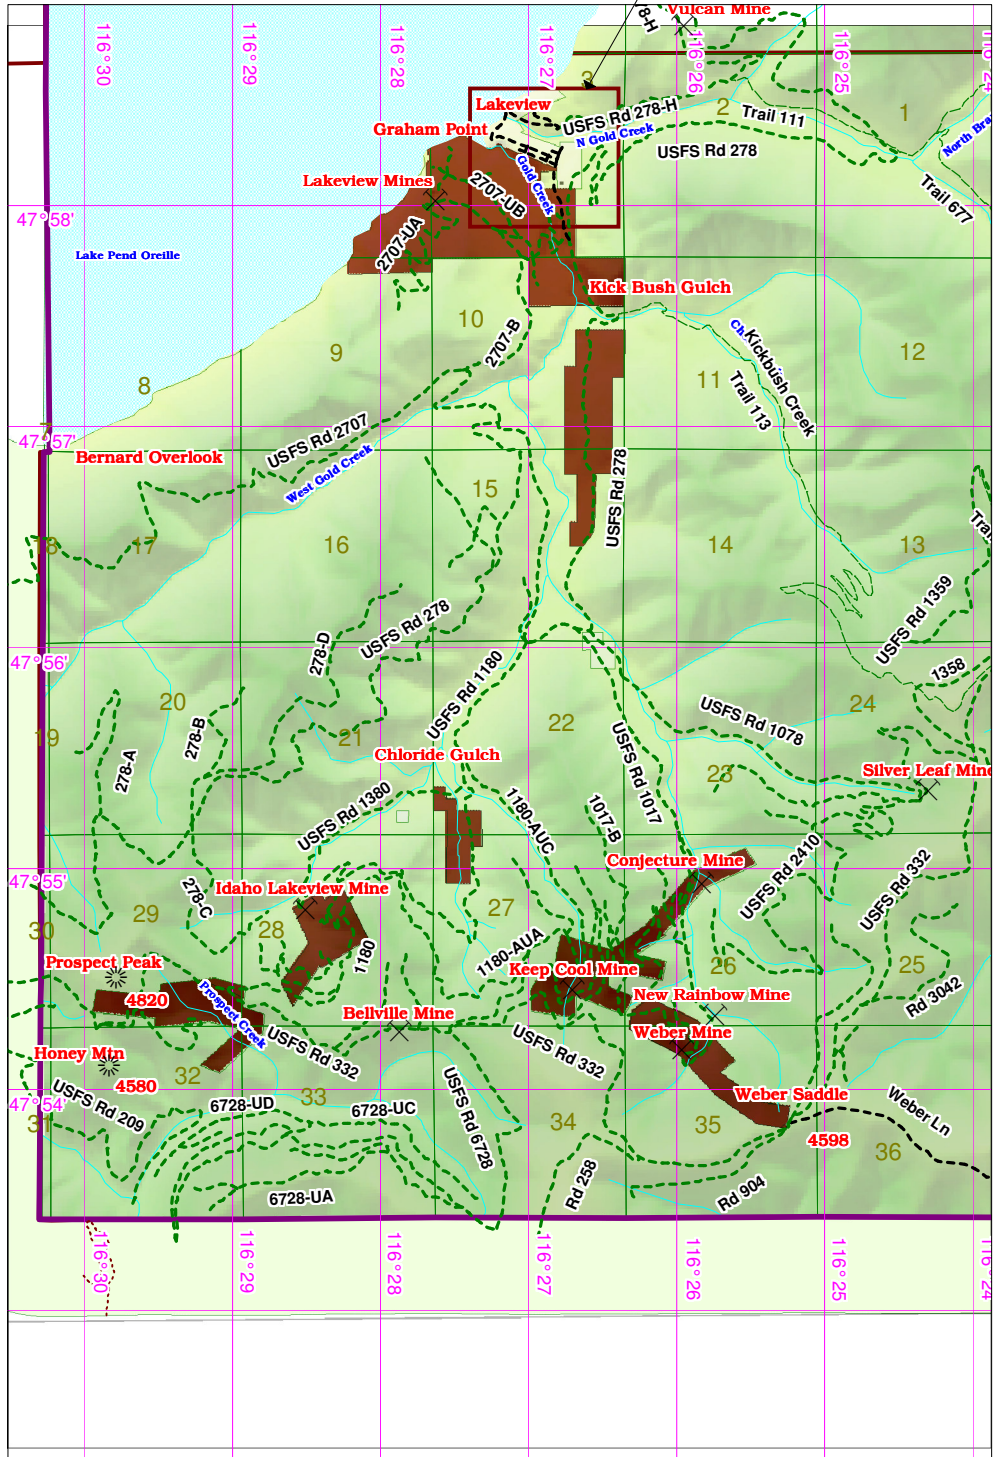

Lakeview Page 40 A

A  
B  
C

Road Atlas of Bonner County

www.mapmet.com 509 738 6155

Map Metrics

1 2 3