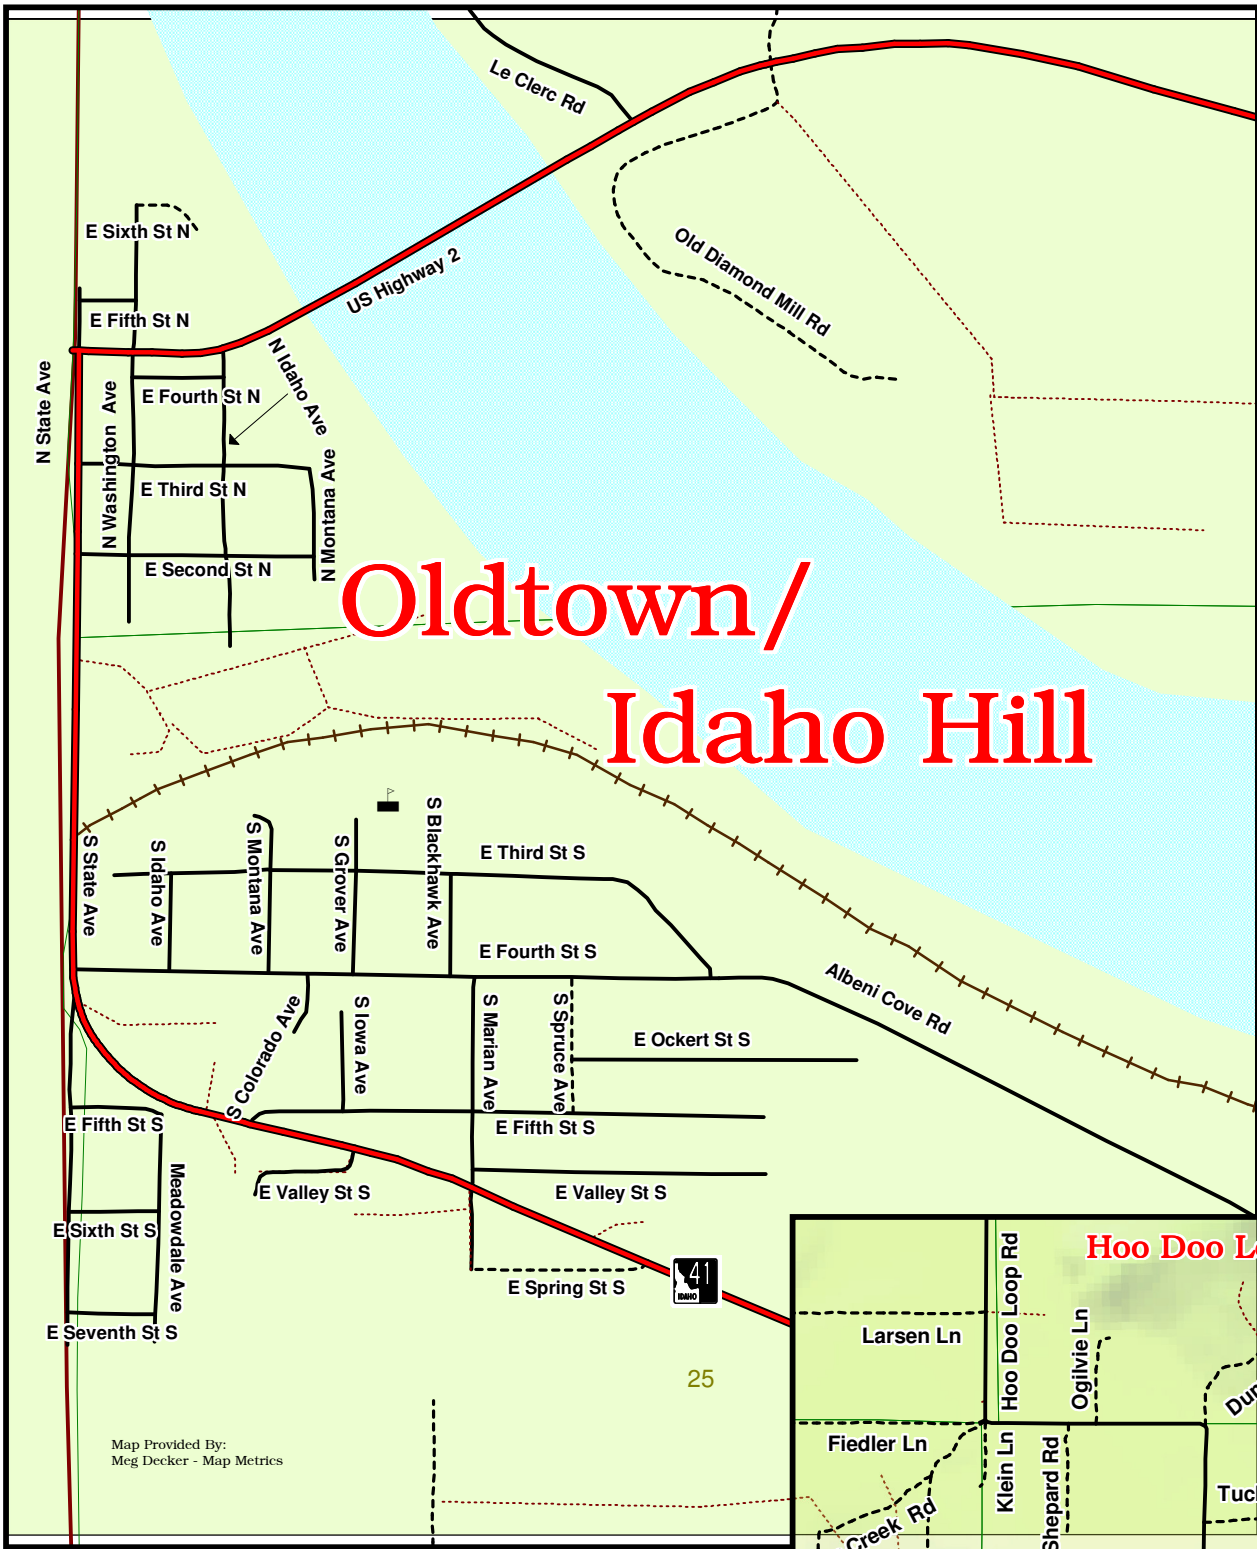

Map Metrics www.mapmet.com 509 738 6155 Road Atlas of Bonner County

Map Provided By: Meg Decker - Map Metrics

25

Hoo Doo Loop

5

0 0.15 0.3 miles